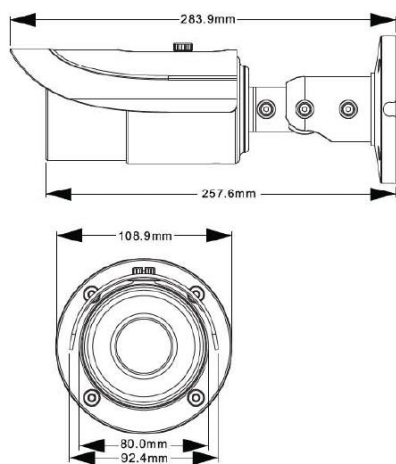

Features

- WQHD IR Vari-Focal camera
- 1/3" 4MP CMOS sensor, 25/30fps
- H.265 / Enhanced H.264 compression
- 3 independent video streams
- f=3.3 ~ 12mm vari-focal lens
- ~30m IR illumination range
- IP66 weather proof
- Power over Ethernet, PoE
- True day & night operation with auto IR-cut filter
- ONVIF Profile S

Dimensions

Unit: mm

Specifications

MODEL		MP475E-HD
VIDEO	IMAGE SENSOR	1/3" 4MP CMOS Sensor
	RESOLUTION	2560 x 1440 / 2304 x 1296 / 1920 x 1080 (1080p) / 1280 x 720 (720p) / D1 / CIF / 480 x 240
	FRAME RATE	Up to 25/30fps
	MINIMUM ILLUMINATION	0.0 Lux, IR ON, ~30m
	LENS	f=3.3 ~ 12mm
	AUTO IR-CUT FILTER	Yes
	VIDEO SETTINGS	Brightness/Contrast/Saturation, Region Of Interest Coding, Wide Dynamic, Sharpness, Noise Reduction
AUDIO	INPUT	1 ch
	OUTPUT	1 ch
CONNECTIVITY	NETWORK INTERFACE	RJ-45
	NETWORK PROTOCOL	TCP/IP, UDP, DHCP, NTP, RTSP, PPPoE, DDNS, SMTP, FTP
	DYNAMIC IP	sureLINK, DDNS
	VIDEO MAIN STREAM RESOLUTION	2560 x 1440 / 2304 x 1296 / 1920 x 1080 / 1280 x 720
	VIDEO SUB STREAM 1 RESOLUTION	1280 x 720 / D1 / CIF
	VIDEO SUB STREAM 2 RESOLUTION	D1 / CIF / 480 x 240
	CONCURRENT USERS	10 (Independent)
	WEB SERVER	Built-in
INTERNAL RECORDING	ON-BOARD STORAGE	Built-in micro SD slot
EVENT HANDLING	EXTERNAL ALARM INPUT	1 ch
COMPRESSION	VIDEO COMPRESSION	H.265, Enhanced H.264
	VIDEO STREAMING	3 Independent Streams
POWER	POWER IN	12V DC / PoE
	MAX. RATING	2.5W / 5W (IR On)
OPERATING ENVIRONMENT	AMBIENT TEMPERATURE	-20°C - 50°C
	RELATIVE HUMIDITY	10 ~ 90% (No Condensation)
MECHANICAL DESIGN	WEATHER PROOF	IP66
	NET WEIGHT	1.3kg